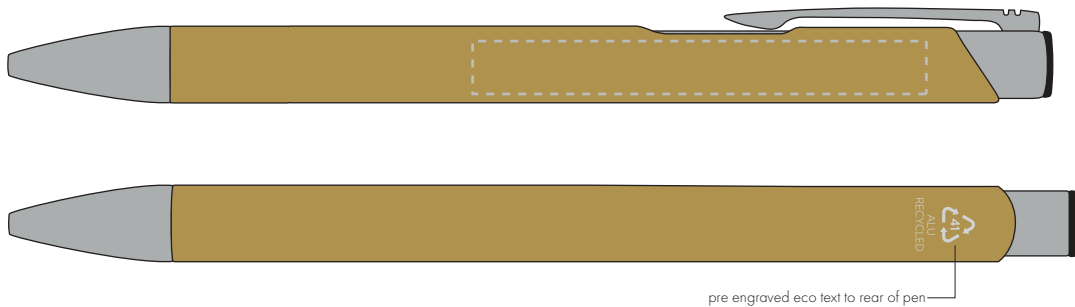

Your Ref:
Our Ref:

Quantity:
Version: 1

Product Code: TPC982001
Product Colour: GOLD

PRINTING CONCERNS:

We stock this item in the following colours

**PANTONE REFERENCE(S)**

- Colour 1
- Colour 2
- Colour 3
- Colour 4

ARTWORK SCALE 100%

ARTWORK SCALE 100%
Side Print Area:
60mm x 7mm

Product Image for visualisation
- colours may vary

The dashed line is to demonstrate print area and will not appear on your printed item

PLEASE NOTE: